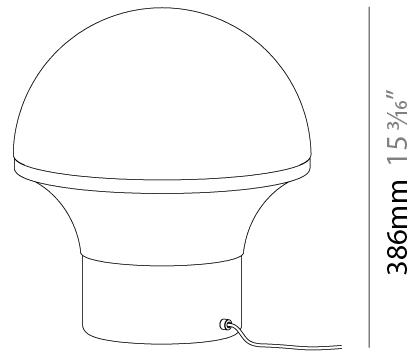

GENERAL

Series: Geysler
 Brand: Milan
 Division: Design
 Mounting Type: Portable
 Mounting Location: Table
 Subcategory: Table

PHYSICAL

Shape: Abstract
 Diameter (mm): 234
 Diameter (in): 9 ³/₁₆
 Height (mm): 252
 Height (in): 9 ¹⁵/₁₆
 Light Distribution: Omnidirectional
 Weight (kg): 4.1
 Weight (lbs): 8.999
 Diffuser: Satin Opal Acid-Etched Blown Glass
 Fixture Finish: BLK
 Fixture Material: Stainless Steel
 Upon Request: Bolt Down

GENERAL

Series: Geysler
 Brand: Milan
 Division: Design
 Mounting Type: Portable
 Mounting Location: Table
 Subcategory: Table

PHYSICAL

Shape: Abstract
 Diameter (mm): 352
 Diameter (in): 13 7/8
 Height (mm): 386
 Height (in): 15 3/16
 Light Distribution: Omnidirectional
 Weight (kg): 5.0
 Weight (lbs): 10.999
 Diffuser: Satin Opal Acid-Etched Blown Glass
 Fixture Finish: BLK
 Fixture Material: Stainless Steel
 Upon Request: Bolt Down

ELECTRICAL

Number of Lamps: 1
 Lamp Type: LED Retrofit
 Lamp Shape: A19
 Bulb Included: Bulb Not Included
 Total Output Wattage (W): 12
 Max. Wattage Per Lamp (W): 12
 Lamp Base: E26
 Dimming: 5-Step Touch Dimming
 Input Voltage (V): 120
 Upon Request: 277Vac / GU24

LED

OPTICAL

RATINGS AND CERTIFICATIONS

Certified By: CSA Certified to UL and CSA Standards
 IP rating: IP20

Ø352mm 13 7/8"

GEYSER PORTABLE

D94040

PROJECT _____