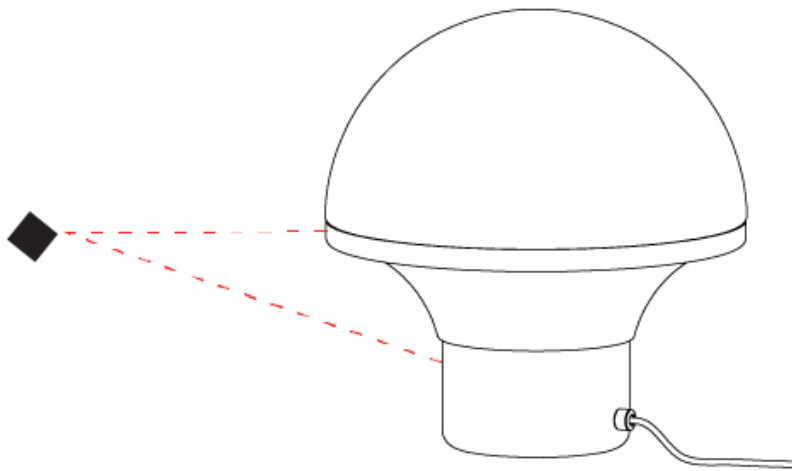

GEYSER PORTABLE

D94039

PROJECT _____

TYPE _____

SPECIFIER _____

QUANTITY _____

DATE _____