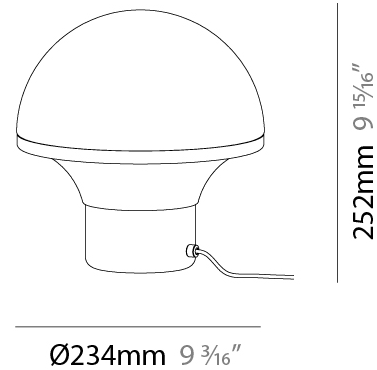

PROJECT	
TYPE	
SPECIFIER	
QUANTITY	
DATE	

GEYSER PORTABLE

D94039

base number

1. To build a product code in our configurator select the specify button on the base model # product page
2. To build a manual product code on this datasheet choose from the options listed below in blue font and add the suffix to the base model #

GENERAL

Series: Geysler
Brand: Milan
Division: Design
Mounting Type: Portable
Mounting Location: Table
Subcategory: Table

PHYSICAL

Shape: Abstract
Diameter (mm): 234
Diameter (in): 9 ³/₁₆
Height (mm): 252
Height (in): 9 ¹⁵/₁₆
Light Distribution: Omnidirectional
Weight (kg): 4.1
Weight (lbs): 8.999
Diffuser: Satin Opal Acid-Etched Blown Glass
Fixture Finish: BLK
Fixture Material: Stainless Steel
Upon Request: Bolt Down

ELECTRICAL

Number of Lamps: 1
Lamp Type: LED Retrofit
Lamp Shape: A19
Bulb Included: Bulb Not Included
Total Output Wattage (W): 9
Max. Wattage Per Lamp (W): 9
Lamp Base: E26
Dimming: 5-Step Touch Dimming
Input Voltage (V): 120
Upon Request: 277Vac / GU24

LED

OPTICAL

RATINGS AND CERTIFICATIONS

Certified By: CSA Certified to UL and CSA Standards
IP rating: IP20